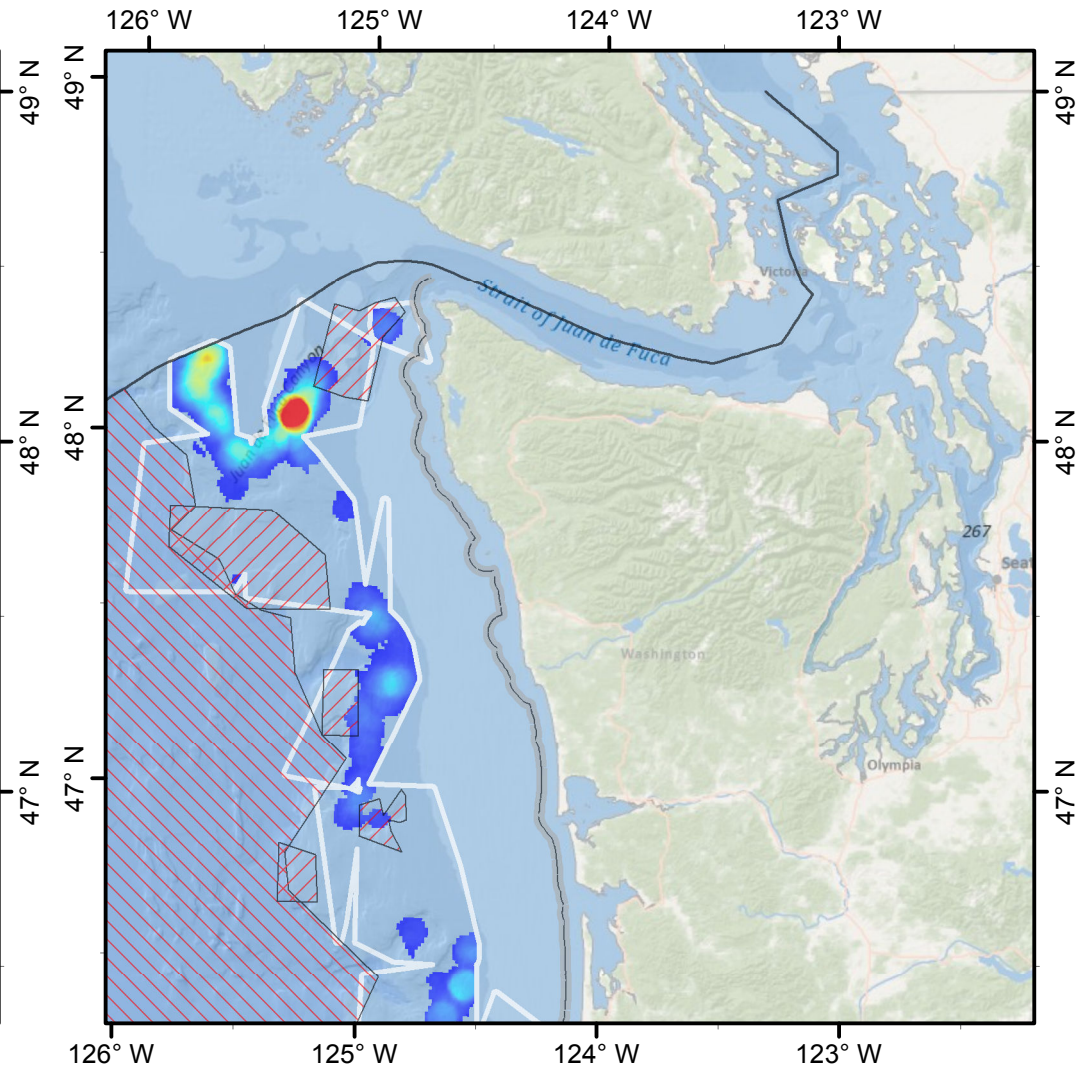

Before

Fixed Gear Fishing Effort (WCGOP)

After

Map Scale: 1:2,400,000
Date Saved: 20 Aug 2012

Authors: Curt Whitmire & Marlene Bellman (NMFS/NWFSC)

Map 1 of 9

Search Radius: 5,000 m
Cell Size: 1,000 m