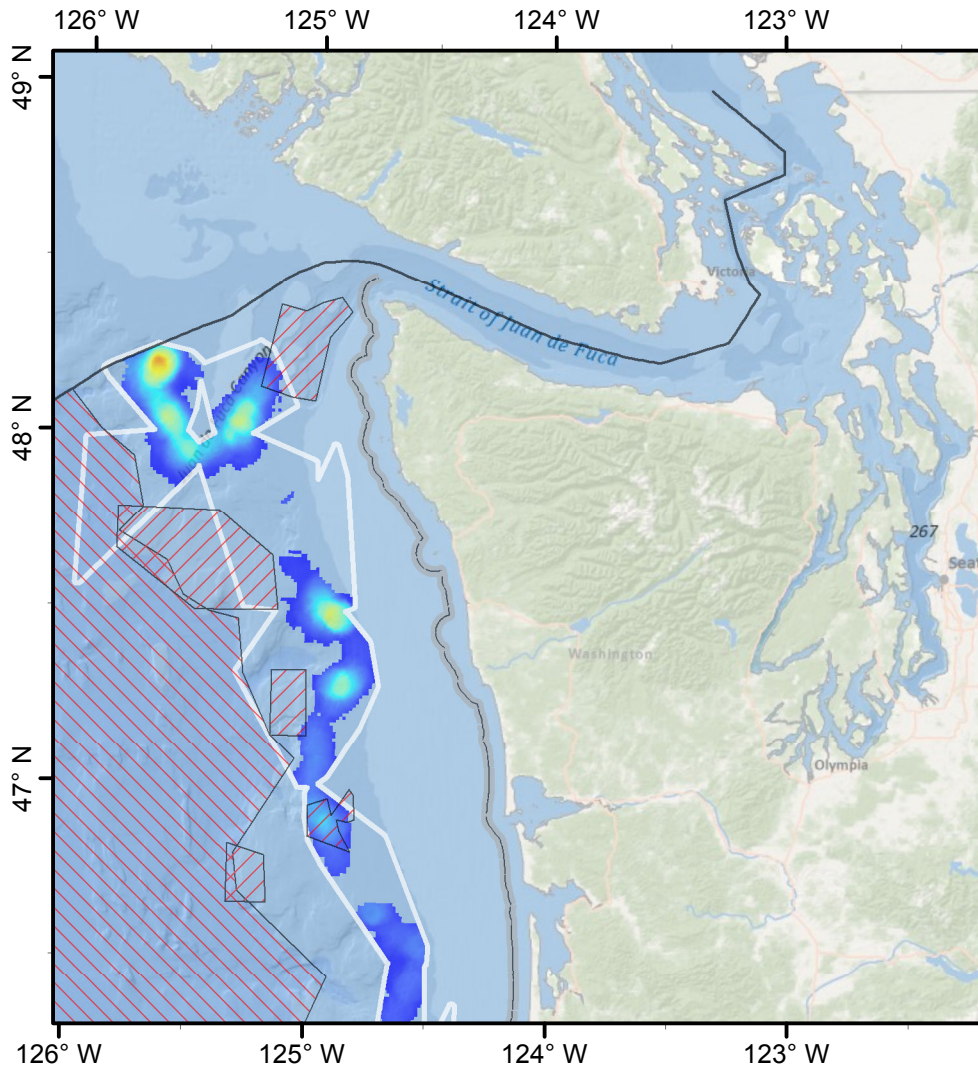

Before

Fixed Gear Fishing Effort (WCGOP)

After

Map Scale: 1:2,400,000
Date Saved: 20 Aug 2012

Authors: Curt Whitmire & Marlene Bellman (NMFS/NWFSC)

Map 1 of 9

Search Radius: 5,000 m
Cell Size: 1,000 m